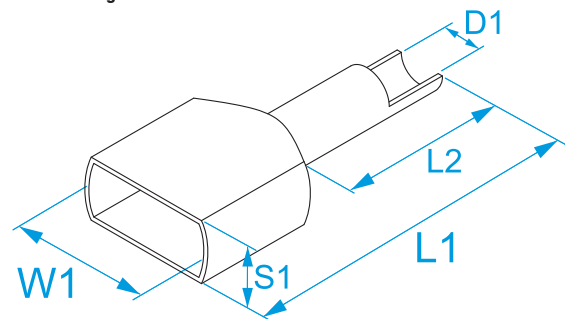

Product family: Terminals - End-sleeves terminals
Item code: 00551, 00651, 00552, 00753, 00652, 00553, 00653, 006531, 007533, 005531, 00554, 00654, 00555, 00655, 005551, 006551, 005552, 006552, 00556, 00656, 00557, 00657, 005571, 006571, 00558, 00758, 00559, 00560, 00760, 00561, 00761, 00661, 00562, 00762, 00662, 00563, 00763, 00663
Description: END-SLEEVES FOR COPPER CONDUCTORS - INSULATED - DOUBLE CABLE

Image

Technical drawing

Specifications

TERMINAL MATERIAL: tinned copper
INSULATION MATERIAL: polypropylene (PP) without flame retardant
OPERATING TEMPERATURE: 105 °C max
ACCORDING TO STD.: DIN 46228-1 (tubular ferrules without plastic sleeve up to 50mm²), UL486F (bare and covered ferrules), CSA C22.2 No.291-14 (bare and covered ferrules)